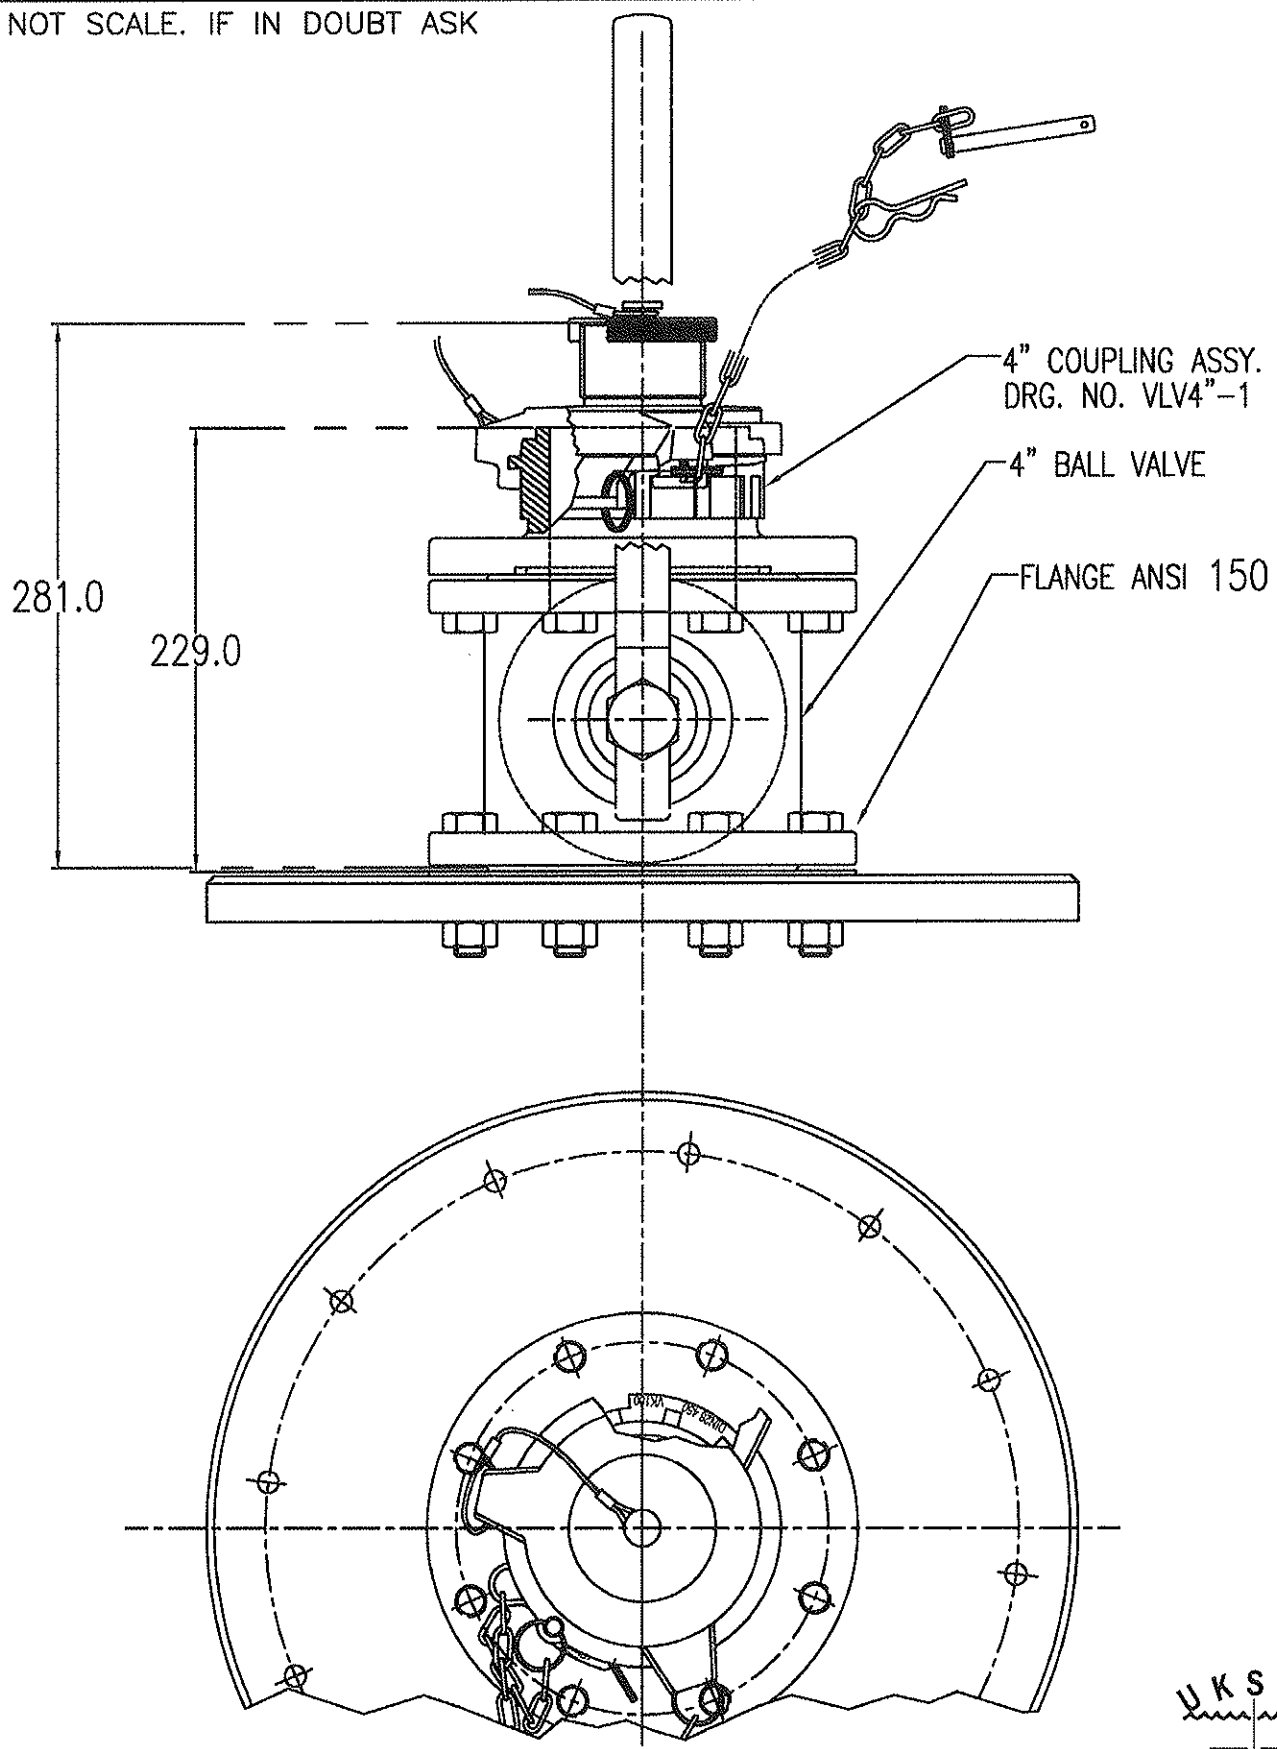

DO NOT SCALE. IF IN DOUBT ASK

U K SAMPLING GAUGES LTD

UNIT 6, GLEN INDUSTRIAL ESTATE
 ESSENDINE
 STAMFORD, Lincs. PE9 4LE
 TEL. 01780 764477 FAX 10780 762110

TOLERANCES
 UNLESS OTHERWISE STATED
 ON M/C DIMENSIONS $\pm 0.1\text{mm}$
 ON ANGLES $\pm 0'15''$

MATERIAL		DESIGNED	R.K.
QUANTITY		DRAWN	C.A.S. 19.06.08
ASSY. DRG.		CHECKED	
		SCALE	1:4

©1998

TITLE **4" CONTROL VALVE ASSEMBLY (DIMENSIONED)**

MODEL DRAWING NUMBER

VLV4"-3

REV